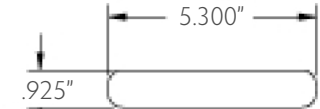

RHINO DECK SOLID EARTH & ORIGINAL
Earth, Slate, Sand & Adobe
Acorn Brown, Barnwood Gray, Chestnut & Safari