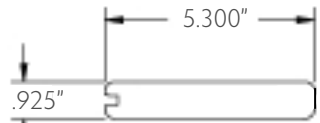

RHINO DECK STARTER STRIP
Earth, Slate, Sand & Adobe
Acorn Brown, Barnwood Gray, Chestnut & Safari

2" X 4"
Brown, Gray, Cedar, Chestnut & Safari

2" X 6"
Brown, Gray, Cedar, Chestnut & Safari

Lengths: 31.5" & 41.5"