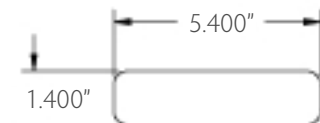

RHINO DECK STARTER STRIP
Earth, Slate, Sand & Adobe
Acorn Brown, Barnwood Gray, Chestnut & Safari

2" X 4"
Brown, Gray, Cedar, Chestnut & Safari

2" X 6"
Brown, Gray, Cedar, Chestnut & Safari

Lengths: 31.5" & 41.5"