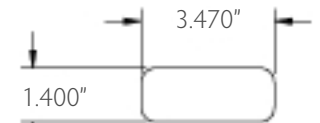

RHINO DECK STARTER STRIP
Earth, Slate, Sand & Adobe
Acorn Brown, Barnwood Gray, Chestnut & Safari

2" X 4"
Brown, Gray, Cedar, Chestnut & Safari

2" X 6"
Brown, Gray, Cedar, Chestnut & Safari

Lengths: 31.5" & 41.5"