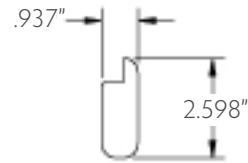

8' Flashing

8' Joist Cover

Rail Support Bottom 2" CLR
Stamped "D"

Rail Support Top
Stamped "E"

Rail Support Bottom 4" CLR
Stamped "F"

Post Cap

Post Skirt

8' Fascia Molding

8' Fascia Board

Post Sleeve

4 RSS Structural
5/16" x 4" Screw

28 or 38
R4 Multi-purpose
Screw #8 x 2 1/2"

8 Trim Head
Screws #8 x 2"

#30 Bit

#15 Bit

#10 Bit