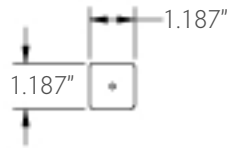

RHINO DECK STARTER STRIP
Earth, Slate, Sand & Adobe
Acorn Brown, Barnwood Gray, Chestnut & Safari

2" X 4"
Brown, Gray, Cedar, Chestnut & Safari

2" X 6"
Brown, Gray, Cedar, Chestnut & Safari

Lengths: 31.5" & 41.5"